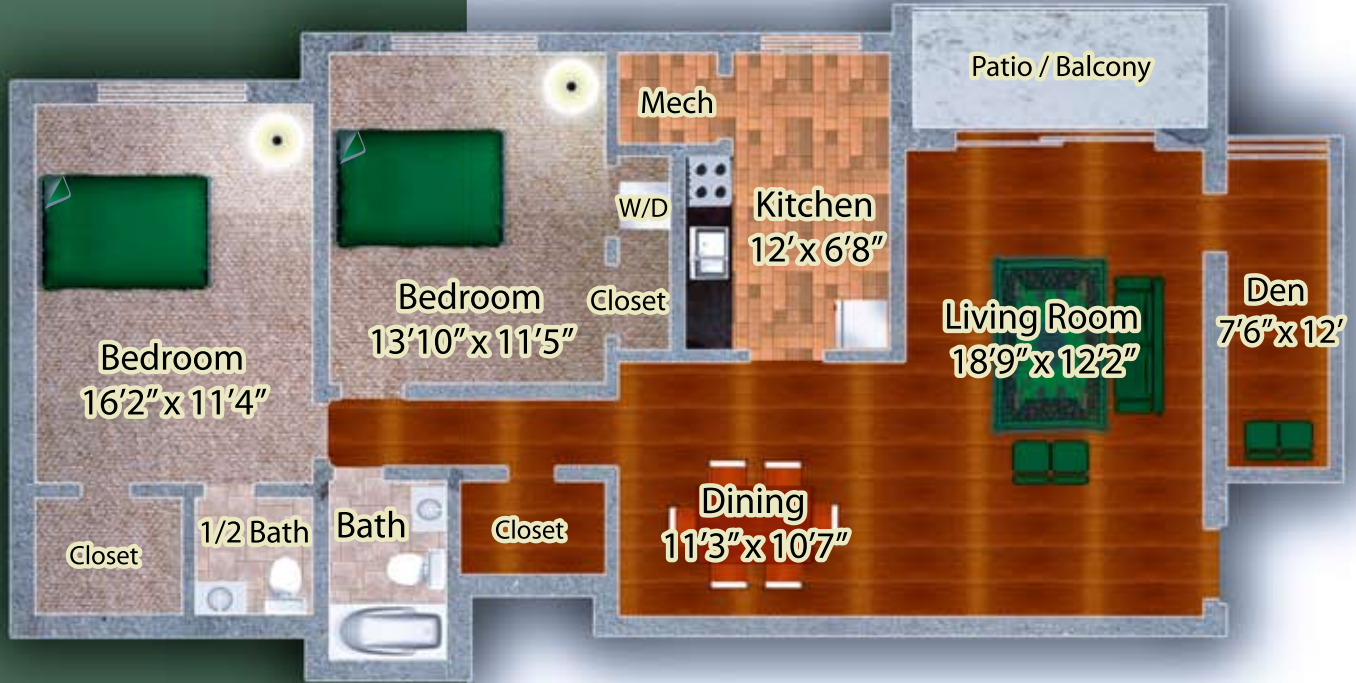

TALL OAKS
APARTMENT HOMES

Tall Oaks Apartment Homes
3519 Leslie Way
Laurel, MD 20724
(301) 725-8200

Two Bedroom, 1 1/2 Bath w/ Den
1,168 Square Feet

HIRSCHFELD

www.hirschfeldhomes.com

(301) 725-8200

PRICE: _____