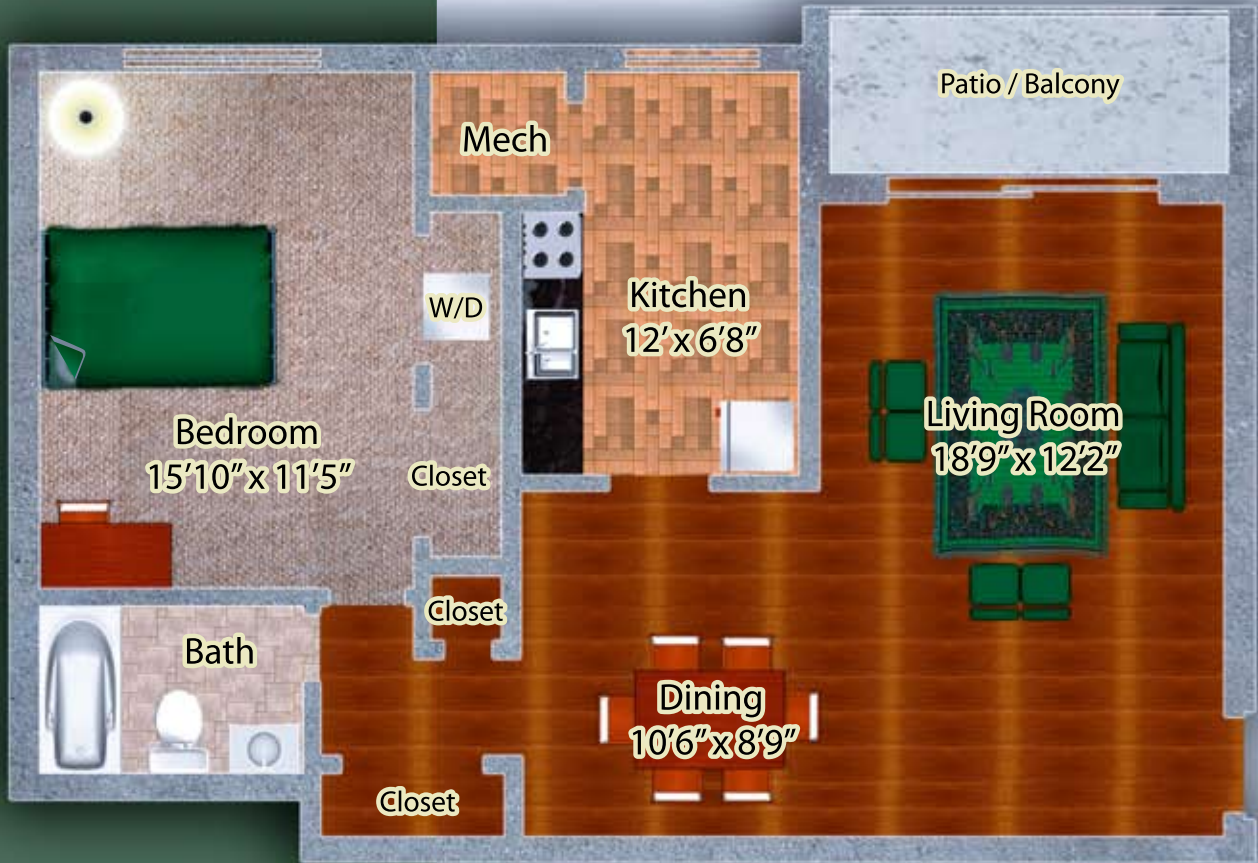

TALL OAKS
APARTMENT HOMES

Tall Oaks Apartment Homes
3519 Leslie Way
Laurel, MD 20724
(301) 725-8200

One Bedroom
835 Square Feet

PRICE: _____

Notes: _____

HIRSCHFELD

www.hirschfeldhomes.com

(301) 725-8200