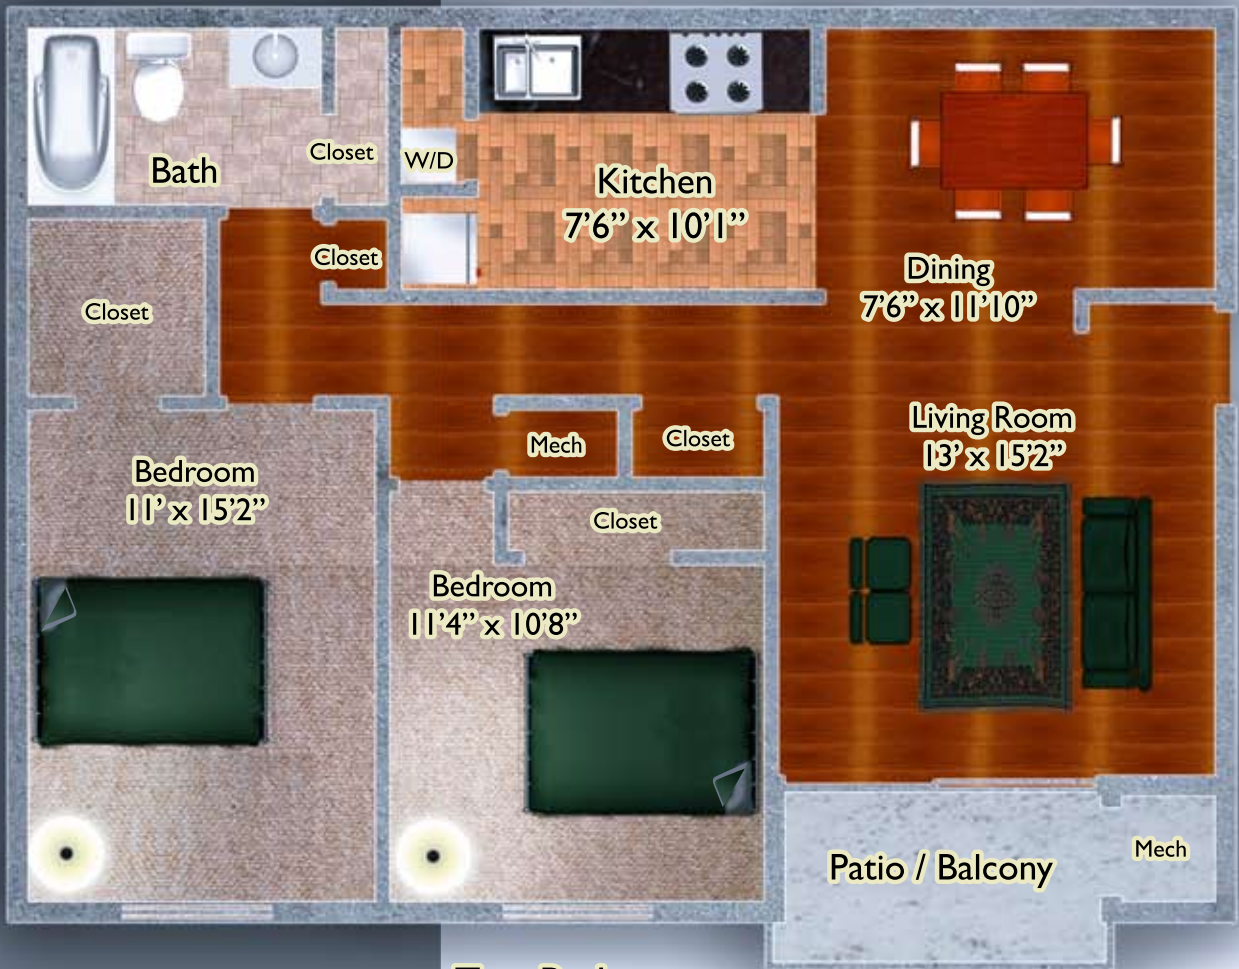

RIDGE VIEW
APARTMENT HOMES

Ridge View Apartment Homes
5 Maidstone Court
White Marsh, MD 21237
(410) 391-8990

Two Bedroom
973 Square Feet

PRICE: _____

Notes: _____

HIRSCHFELD

www.hirschfeldhomes.com

(410) 391-8990