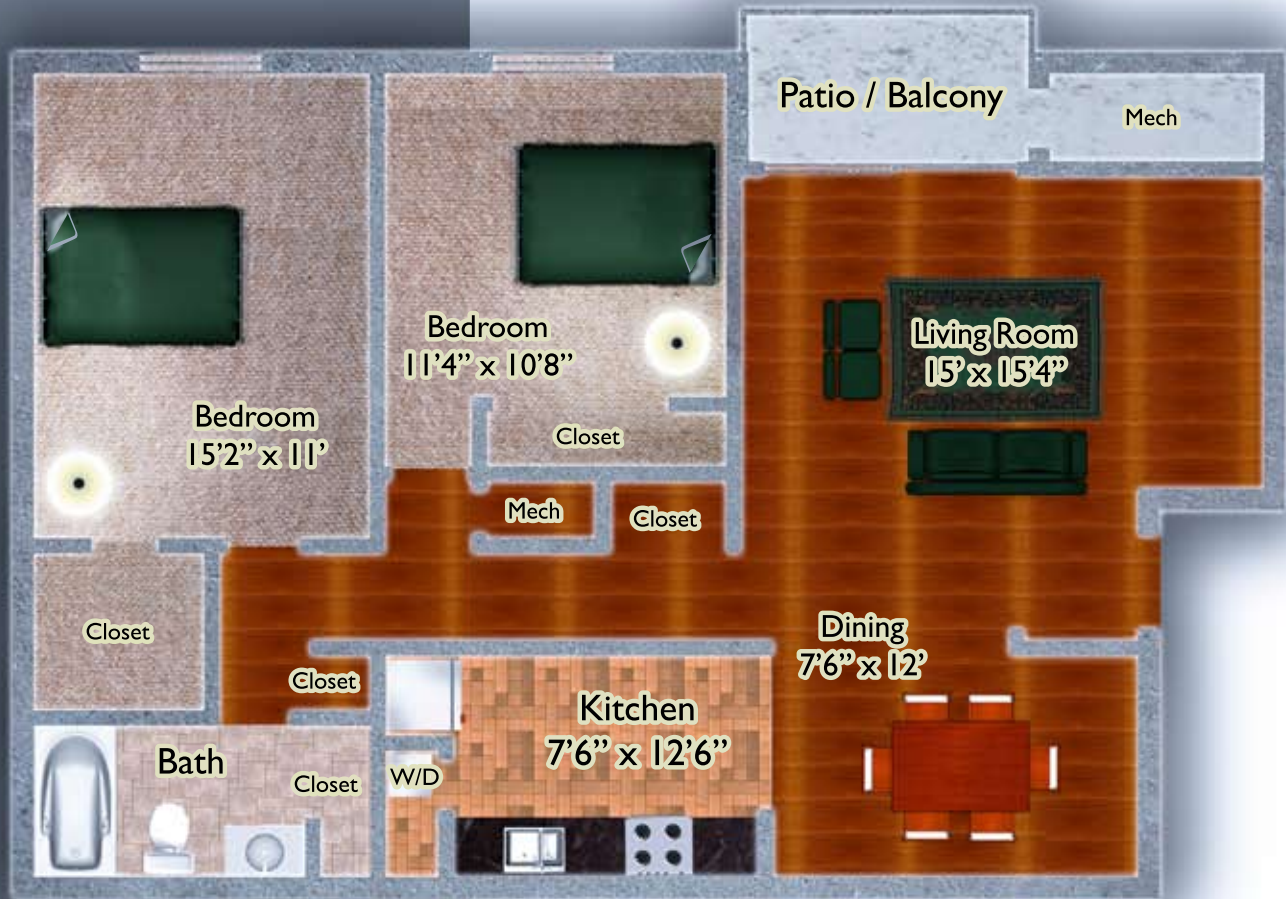

RIDGE VIEW
APARTMENT HOMES

Ridge View Apartment Homes
5 Maidstone Court
White Marsh, MD 21237
(410) 391-8990

Two Bedroom Deluxe
1,025 Square Feet

HIRSCHFELD

www.hirschfeldhomes.com

(410) 391-8990

PRICE: _____