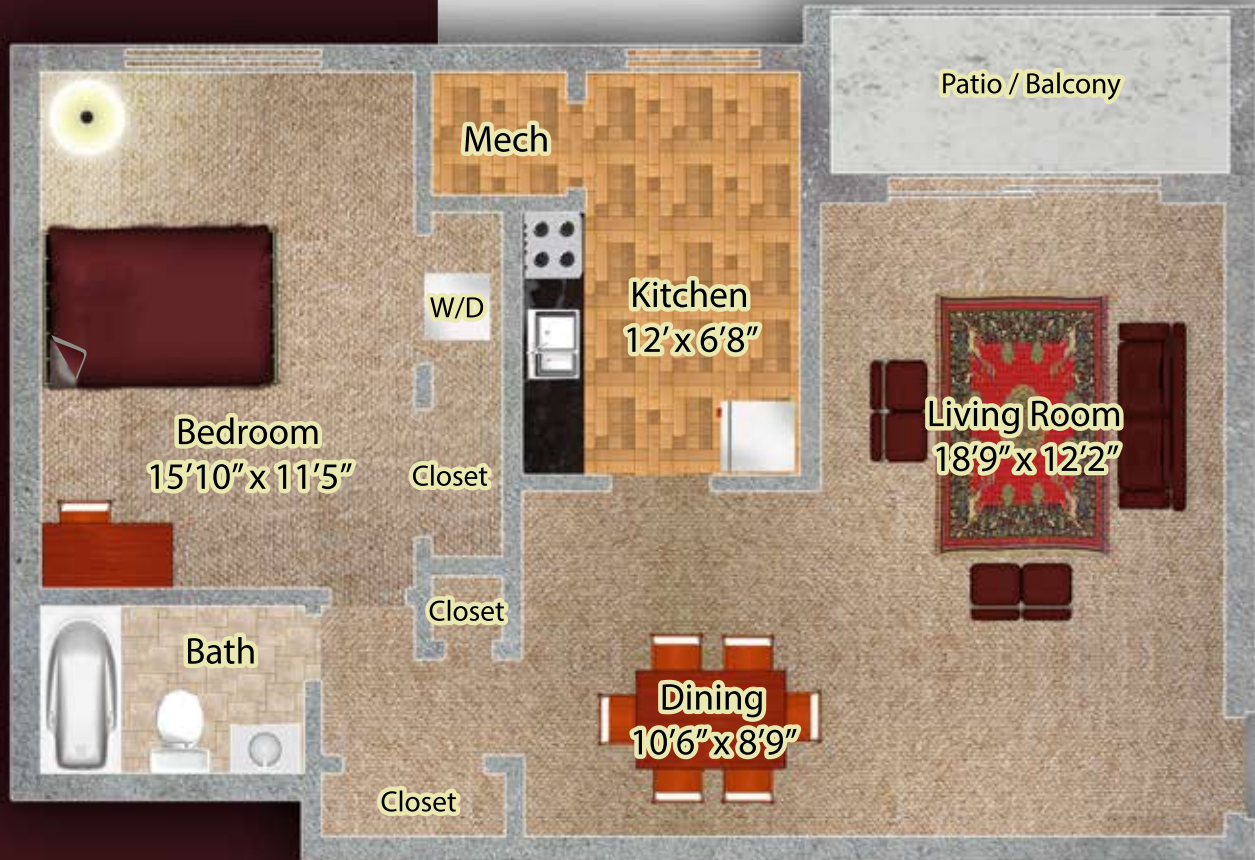

Tall Oaks Apartment Homes
 3519 Leslie Way
 Laurel, MD 20724
(301) 725-8200

One Bedroom
835 Square Feet

PRICE: _____

Notes: _____

HIRSCHFELD

www.hirschfeldhomes.com

(301) 725-8200